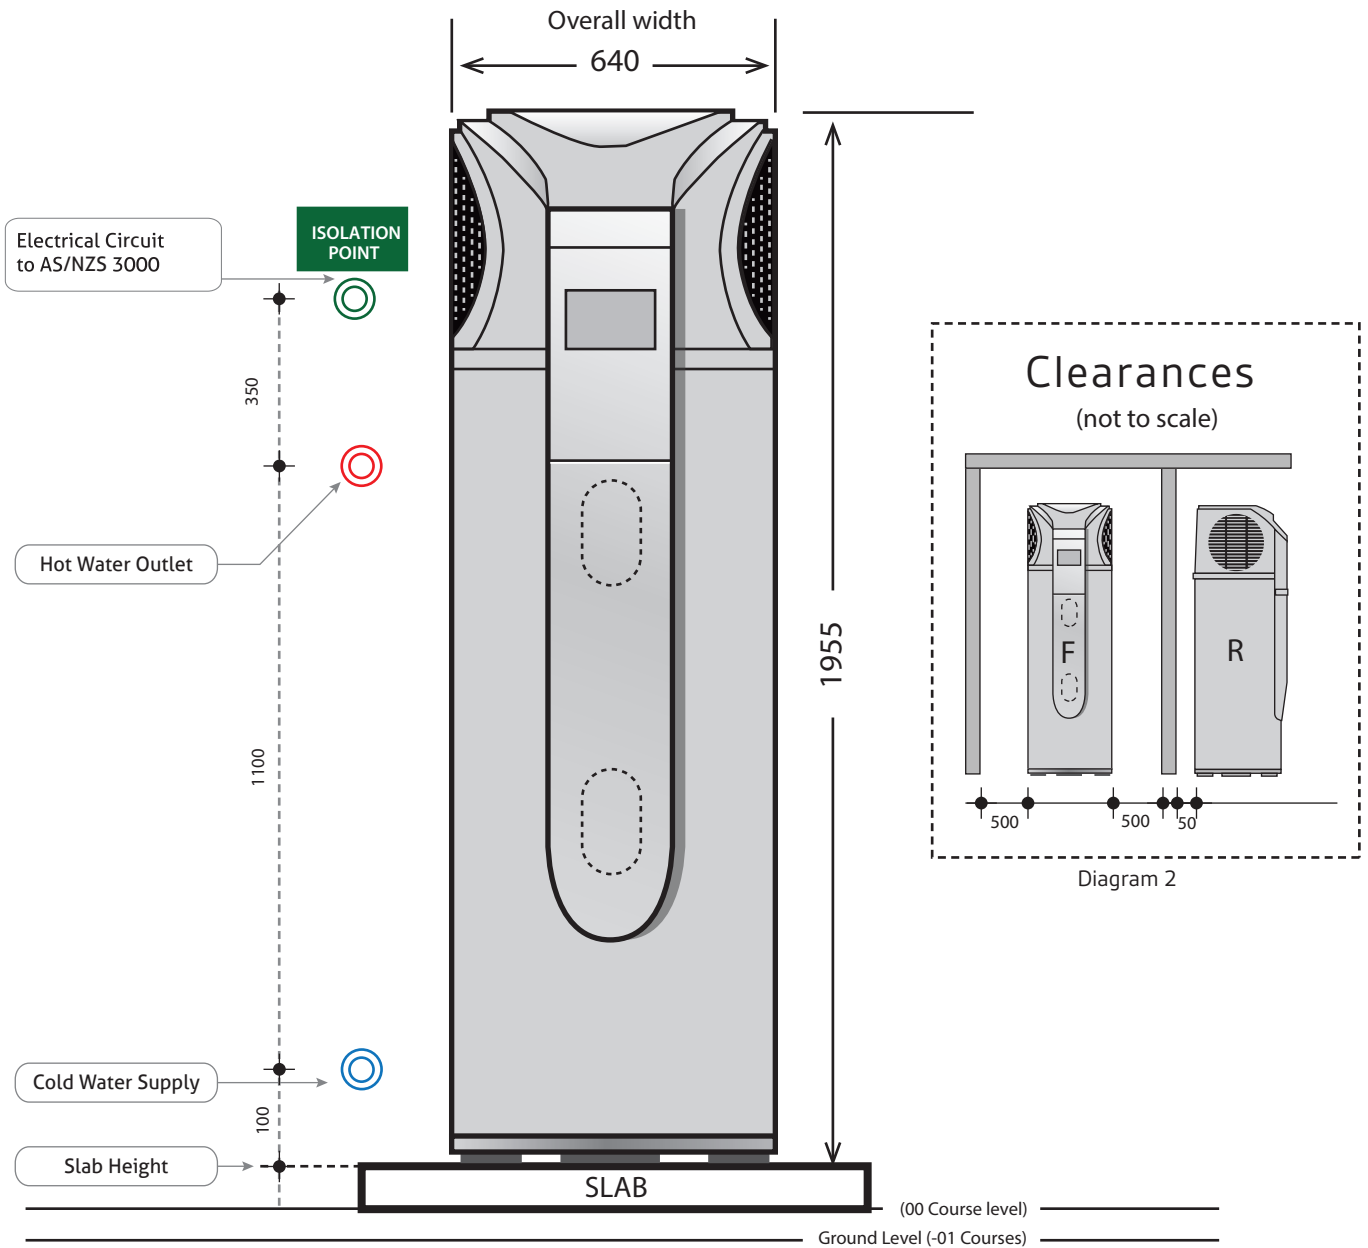

Left side install
Unit: mm

- ➔ Place tank on level surface and in accordance with building and plumbing codes
- ➔ Avoid positioning near bedrooms or neighbours bedrooms
- ➔ Ensure the minimum space between the iStore and walls and objects are as per specifications illustrated in Diagram 2