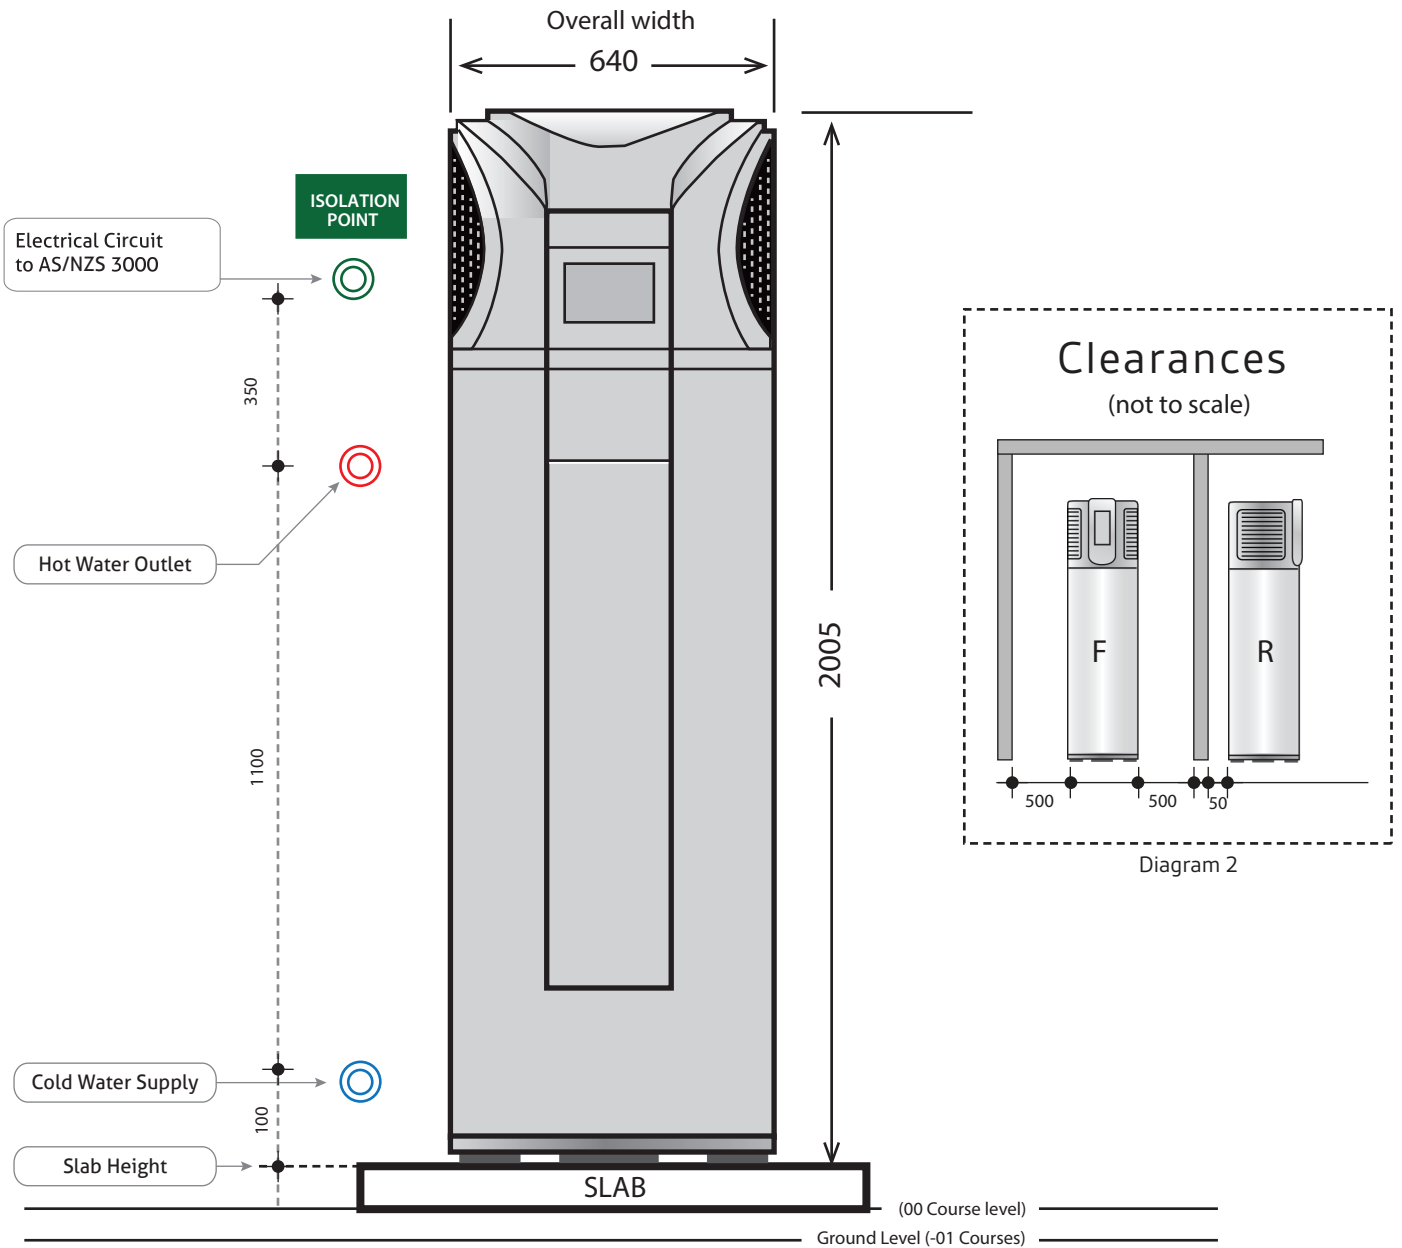

Left side install
Unit: mm

- ➔ Place tank on level surface and in accordance with building and plumbing codes
- ➔ Avoid positioning near bedrooms or neighbours bedrooms
- ➔ Ensure the minimum space between the iStore and walls and objects are as per specifications illustrated in Diagram 2