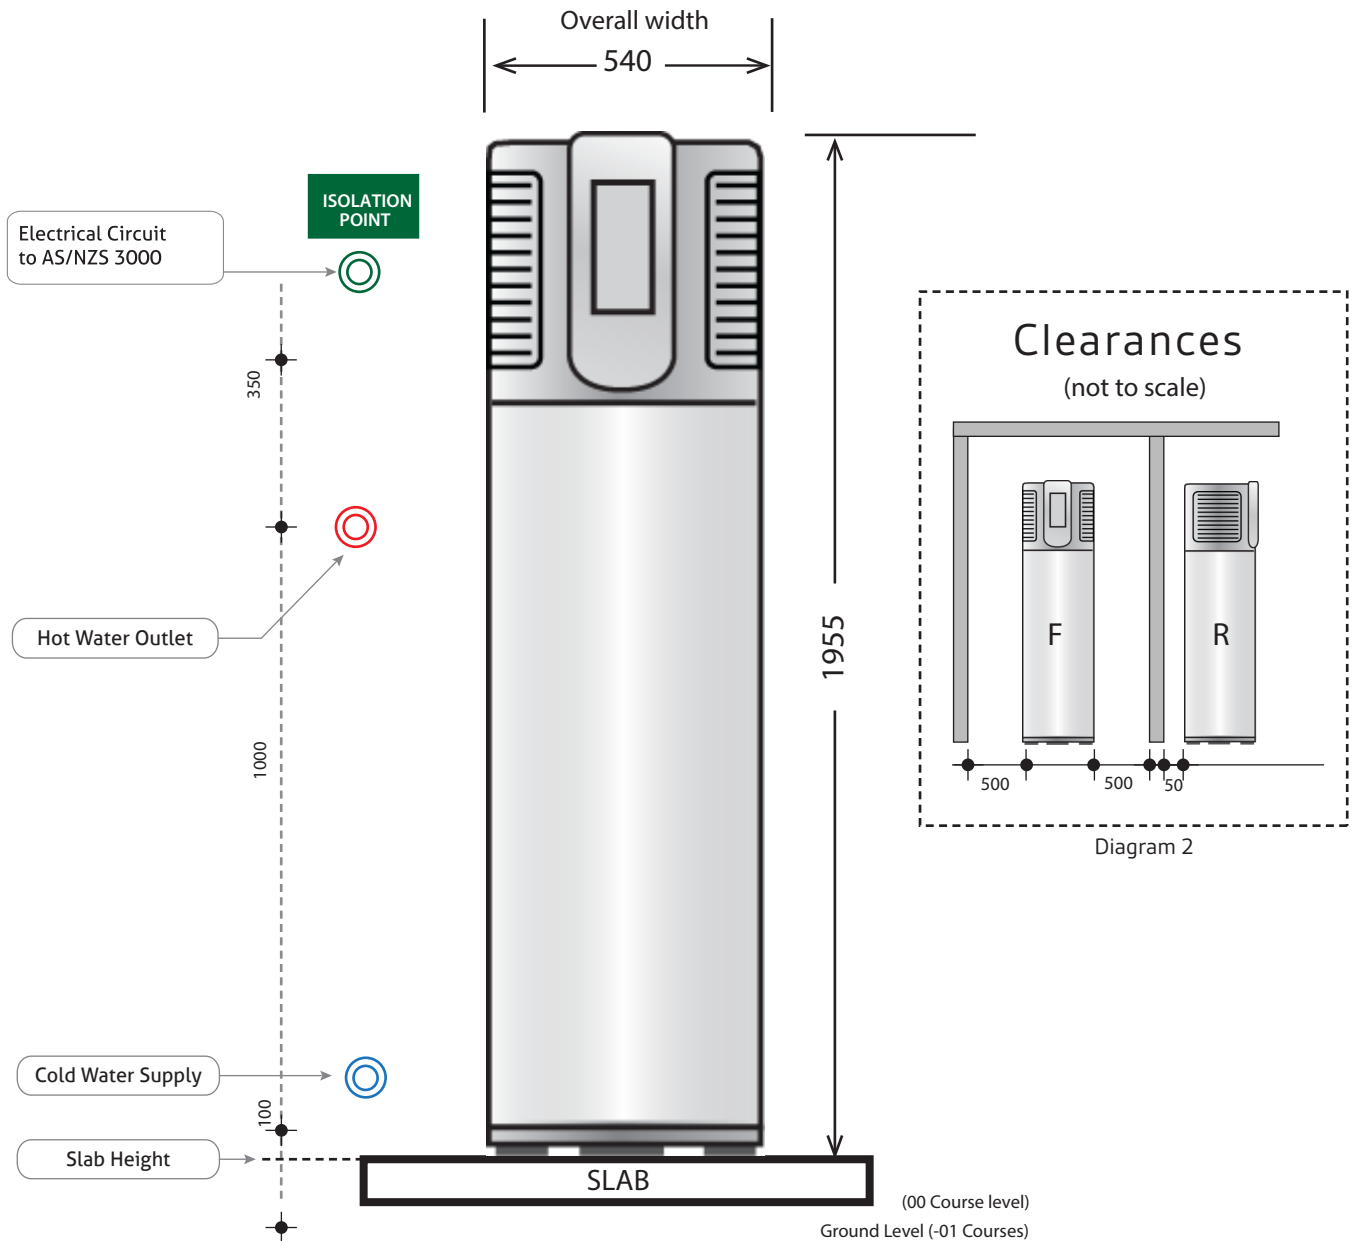

Left side install  
Unit: mm

- Place tank on level surface and in accordance with building and plumbing codes
- Avoid positioning near bedrooms or neighbours bedrooms
- Ensure the minimum space between the iStore and walls and objects are as per specifications illustrated in Diagram 2