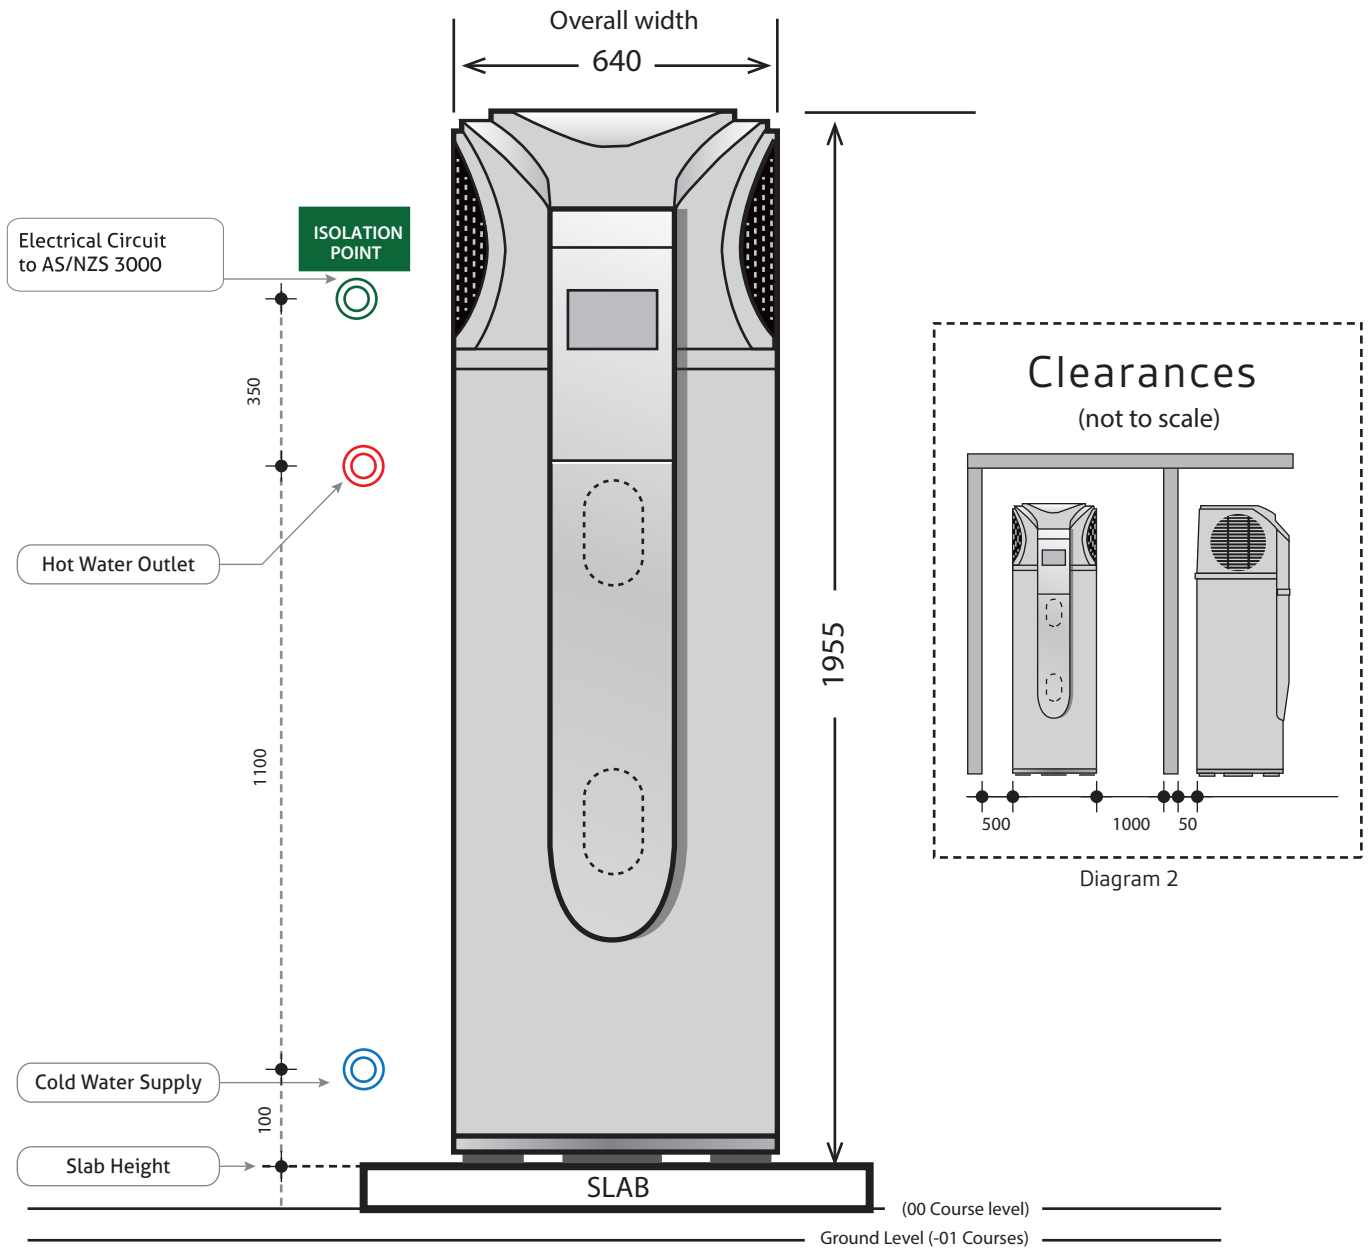

Left side install  
Unit: mm

- ➔ Place tank on level surface and in accordance with building and plumbing codes
- ➔ Avoid positioning near bedrooms or neighbours bedrooms
- ➔ Ensure the minimum space between the iStore and walls and objects are as per specifications illustrated in Diagram 2