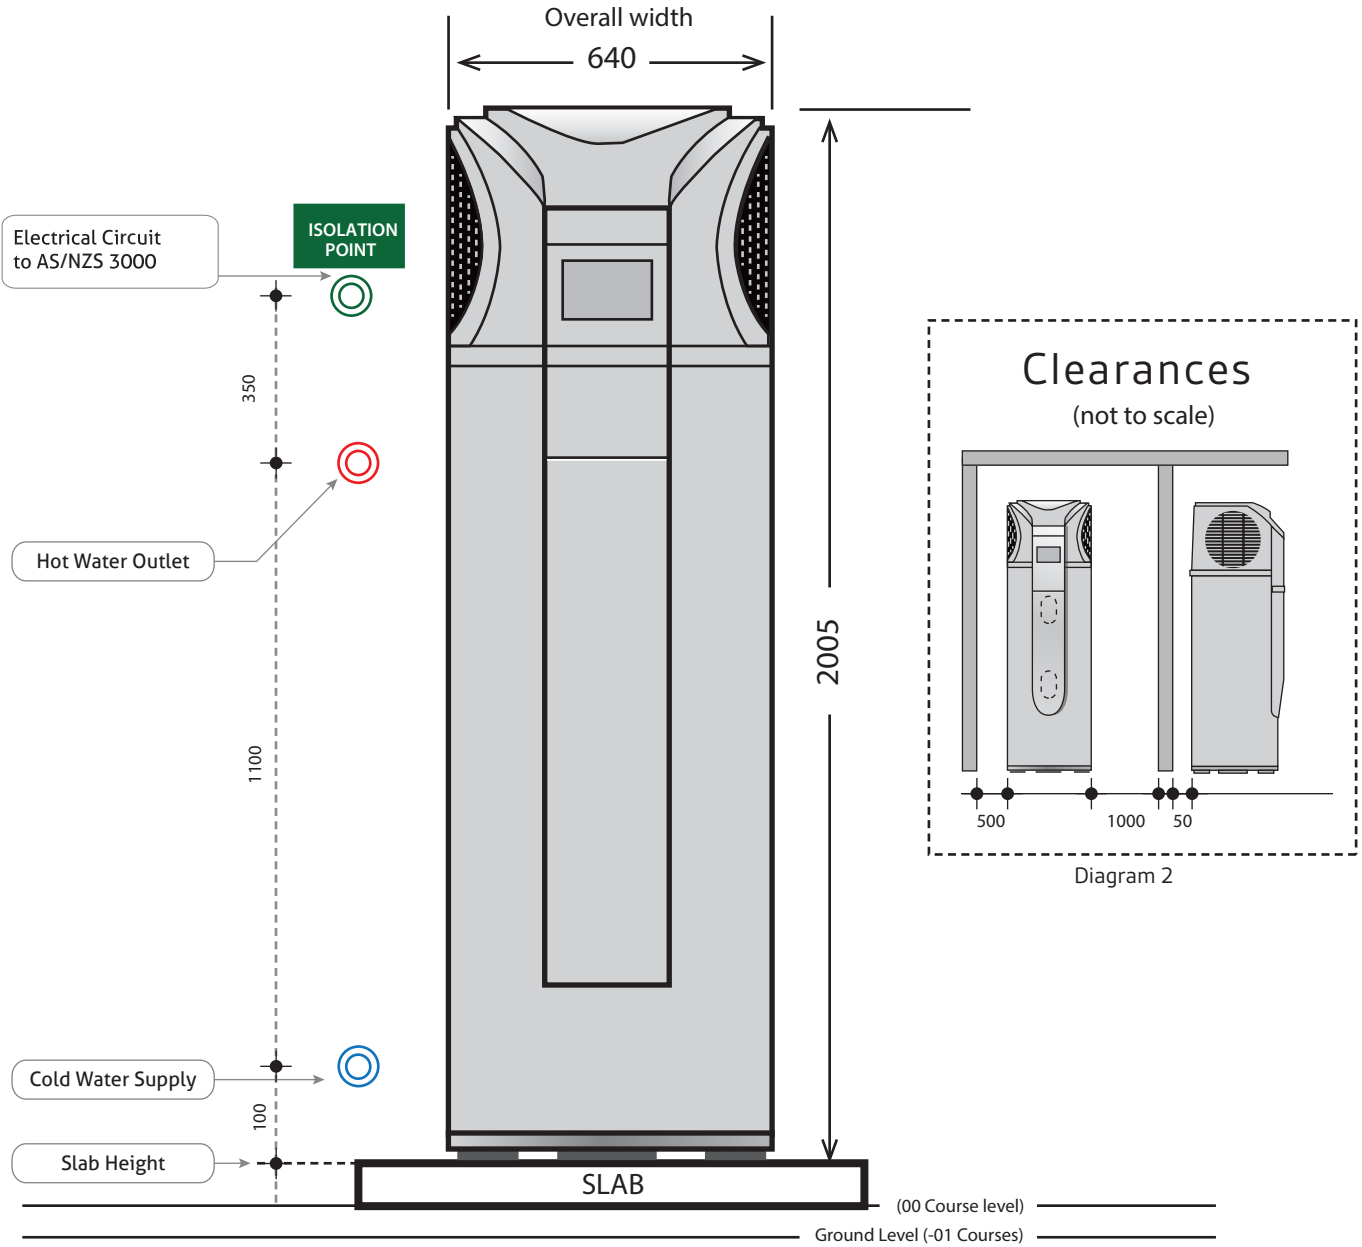

Left side install
Unit: mm

- ➔ Place tank on level surface and in accordance with building and plumbing codes
- ➔ Avoid positioning near bedrooms or neighbours bedrooms
- ➔ Ensure the minimum space between the iStore and walls and objects are as per specifications illustrated in Diagram 2