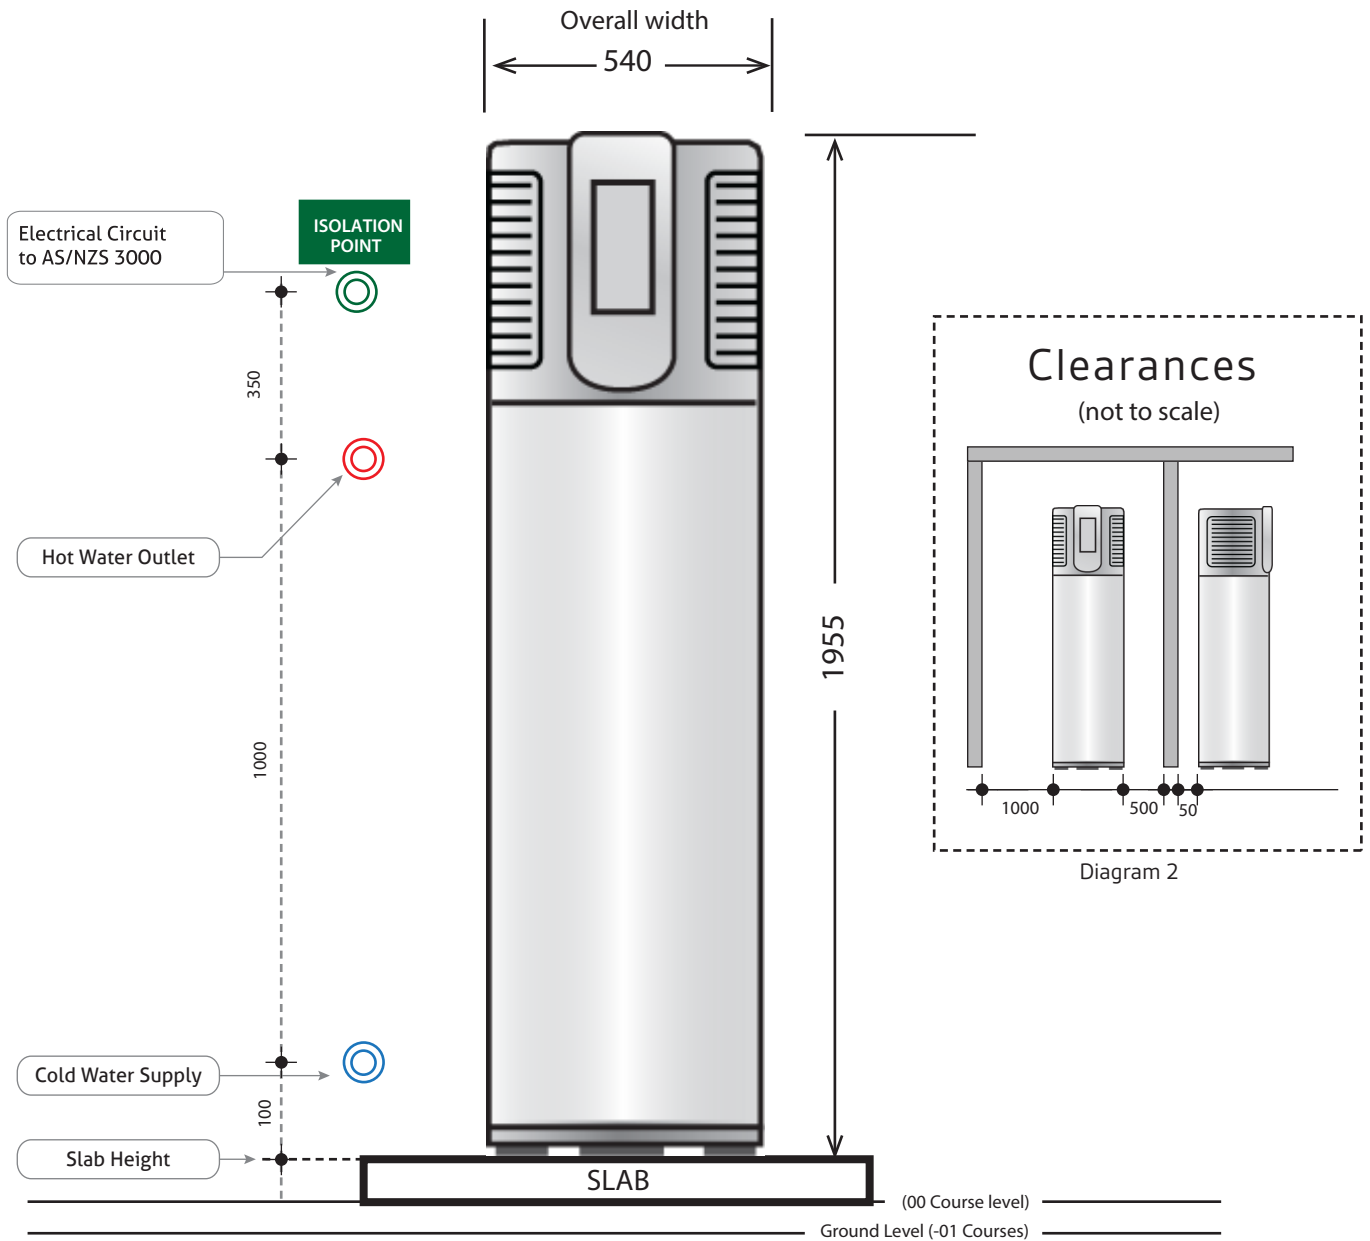

Left side install
Unit: mm

- ➔ Place tank on level surface and in accordance with building and plumbing codes
- ➔ Avoid positioning near bedrooms or neighbours bedrooms
- ➔ Ensure the minimum space between the iStore and walls and objects are as per specifications illustrated in Diagram 2