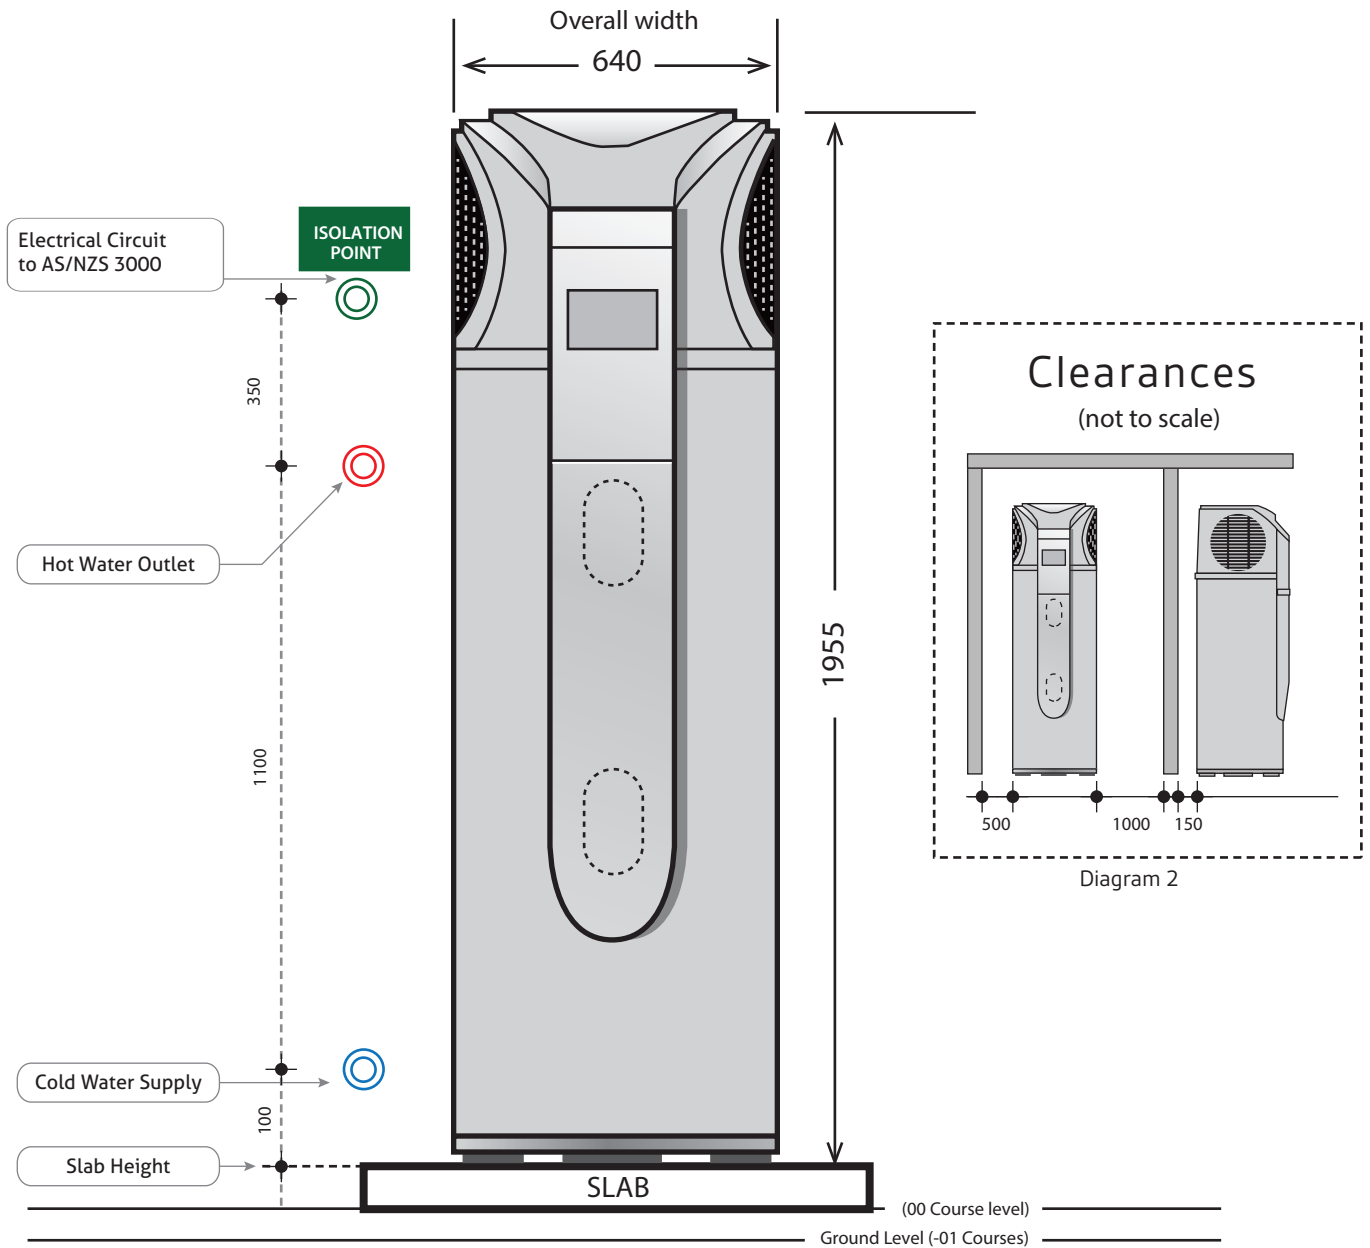

Left side install  
Unit: mm

- ➔ Place tank on level surface and in accordance with building and plumbing codes
- ➔ Avoid positioning near bedrooms or neighbours bedrooms
- ➔ Ensure the minimum space between the iStore and walls and objects are as per specifications illustrated in Diagram 2