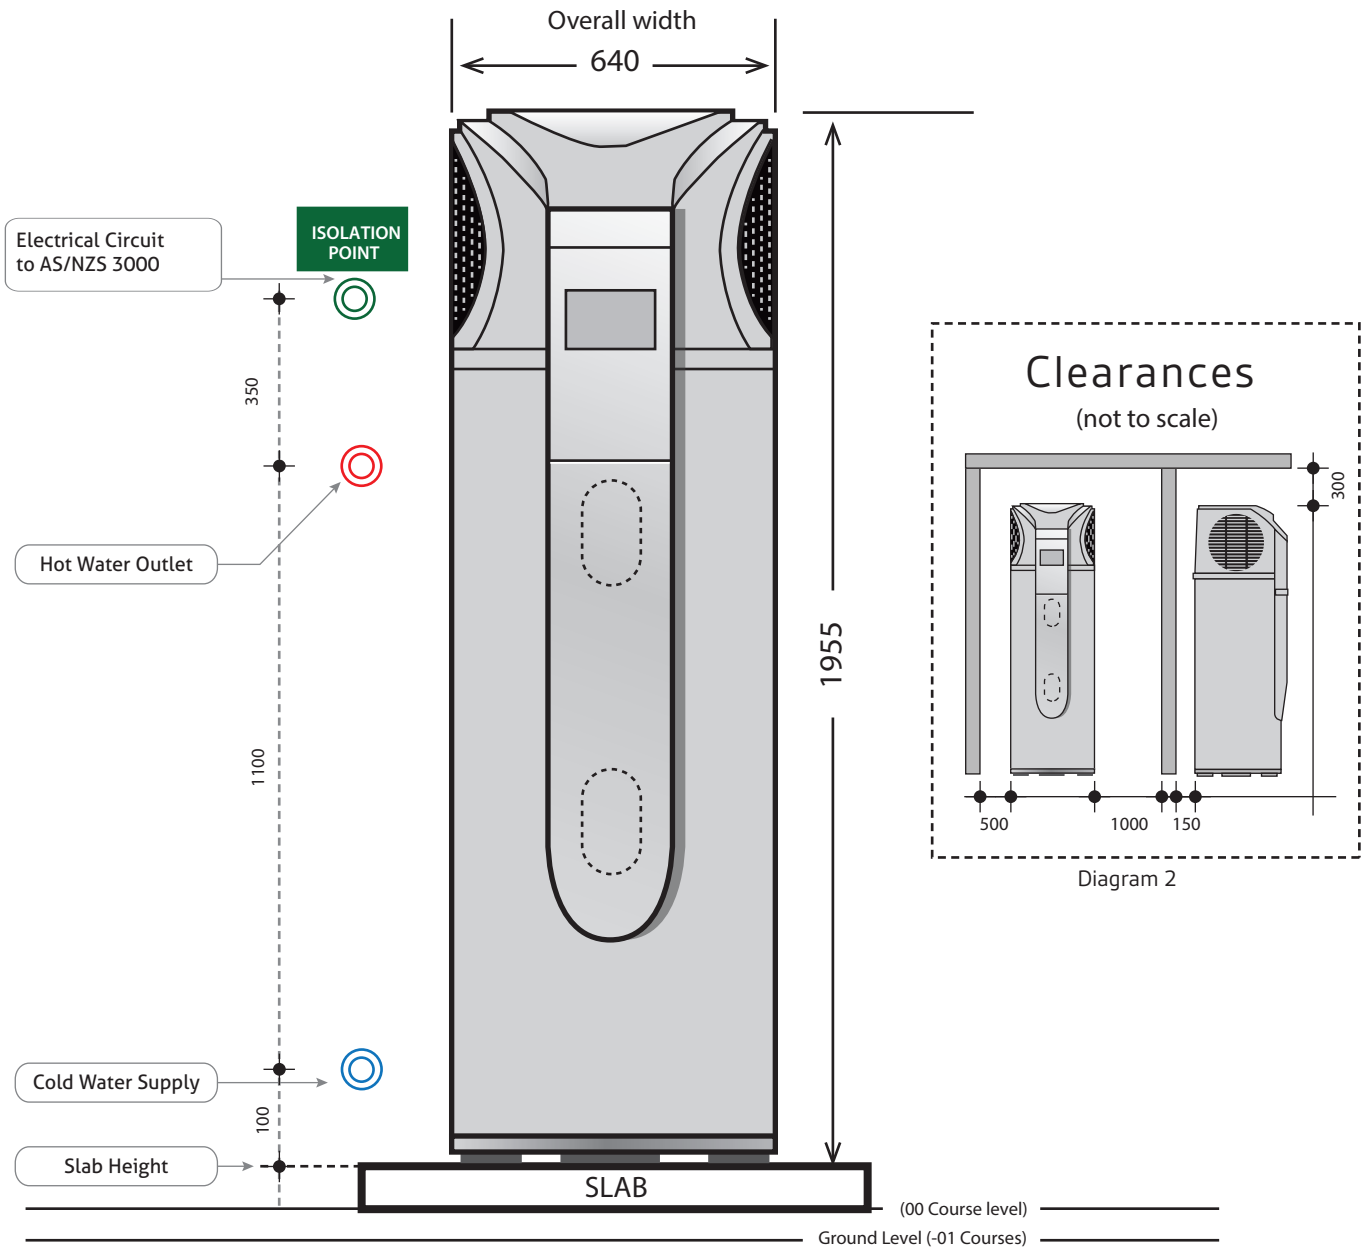

Left side install
Unit: mm

- ➔ Place tank on level surface and in accordance with building and plumbing codes
- ➔ Avoid positioning near bedrooms or neighbours bedrooms
- ➔ Ensure the minimum space between the iStore and walls and objects are as per specifications illustrated in Diagram 2